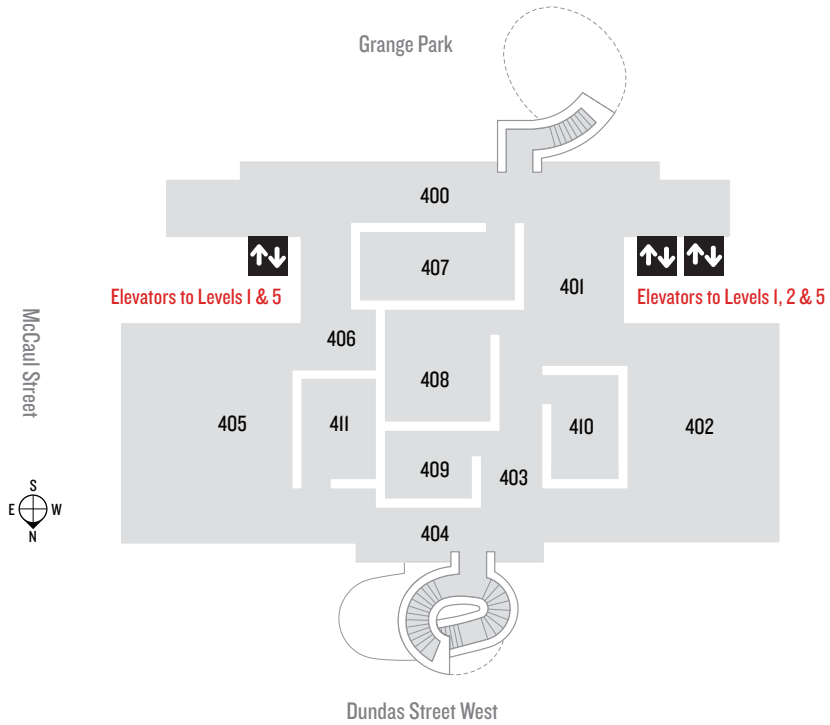

LEVEL 1

LEGEND

-  AGO Bistro
-  Espresso Bar
-  Norma Ridley Members' Lounge (Members Only)
-  ShopAGO
-  Water
-  Breastfeeding
-  Everyone: Single Occupant
-  Everyone: Multiple Occupants
-  Men
-  Women
-  Wheelchair Accessible

205 All galleries have numbers in the doorway that correspond with this map.

LEVEL 2

LEVEL 4

KEITH HARING: ART IS FOR EVERYBODY

Closes March 17, 2024

LEVEL 5

LIFE BETWEEN ISLANDS: CARIBBEAN-BRITISH ART, 1950s-NOW