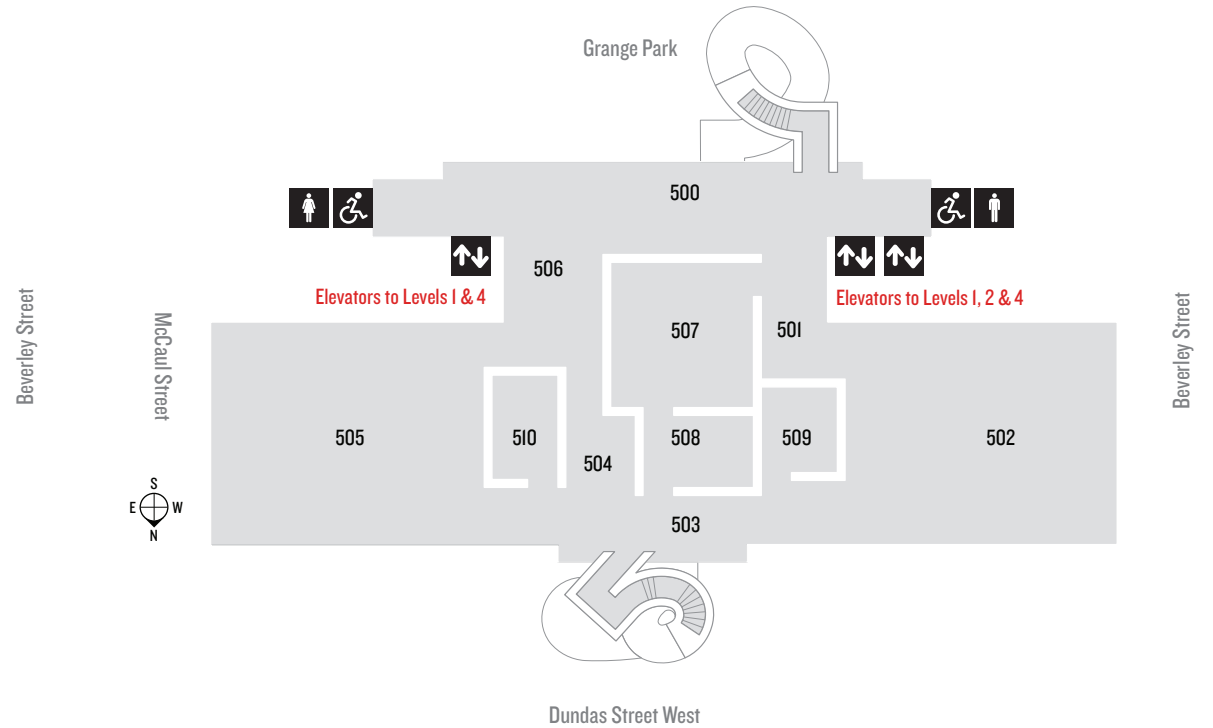

LEVEL 5

LIFE BETWEEN ISLANDS: CARIBBEAN-BRITISH ART, 1950s-NOW

Closes April 1, 2024