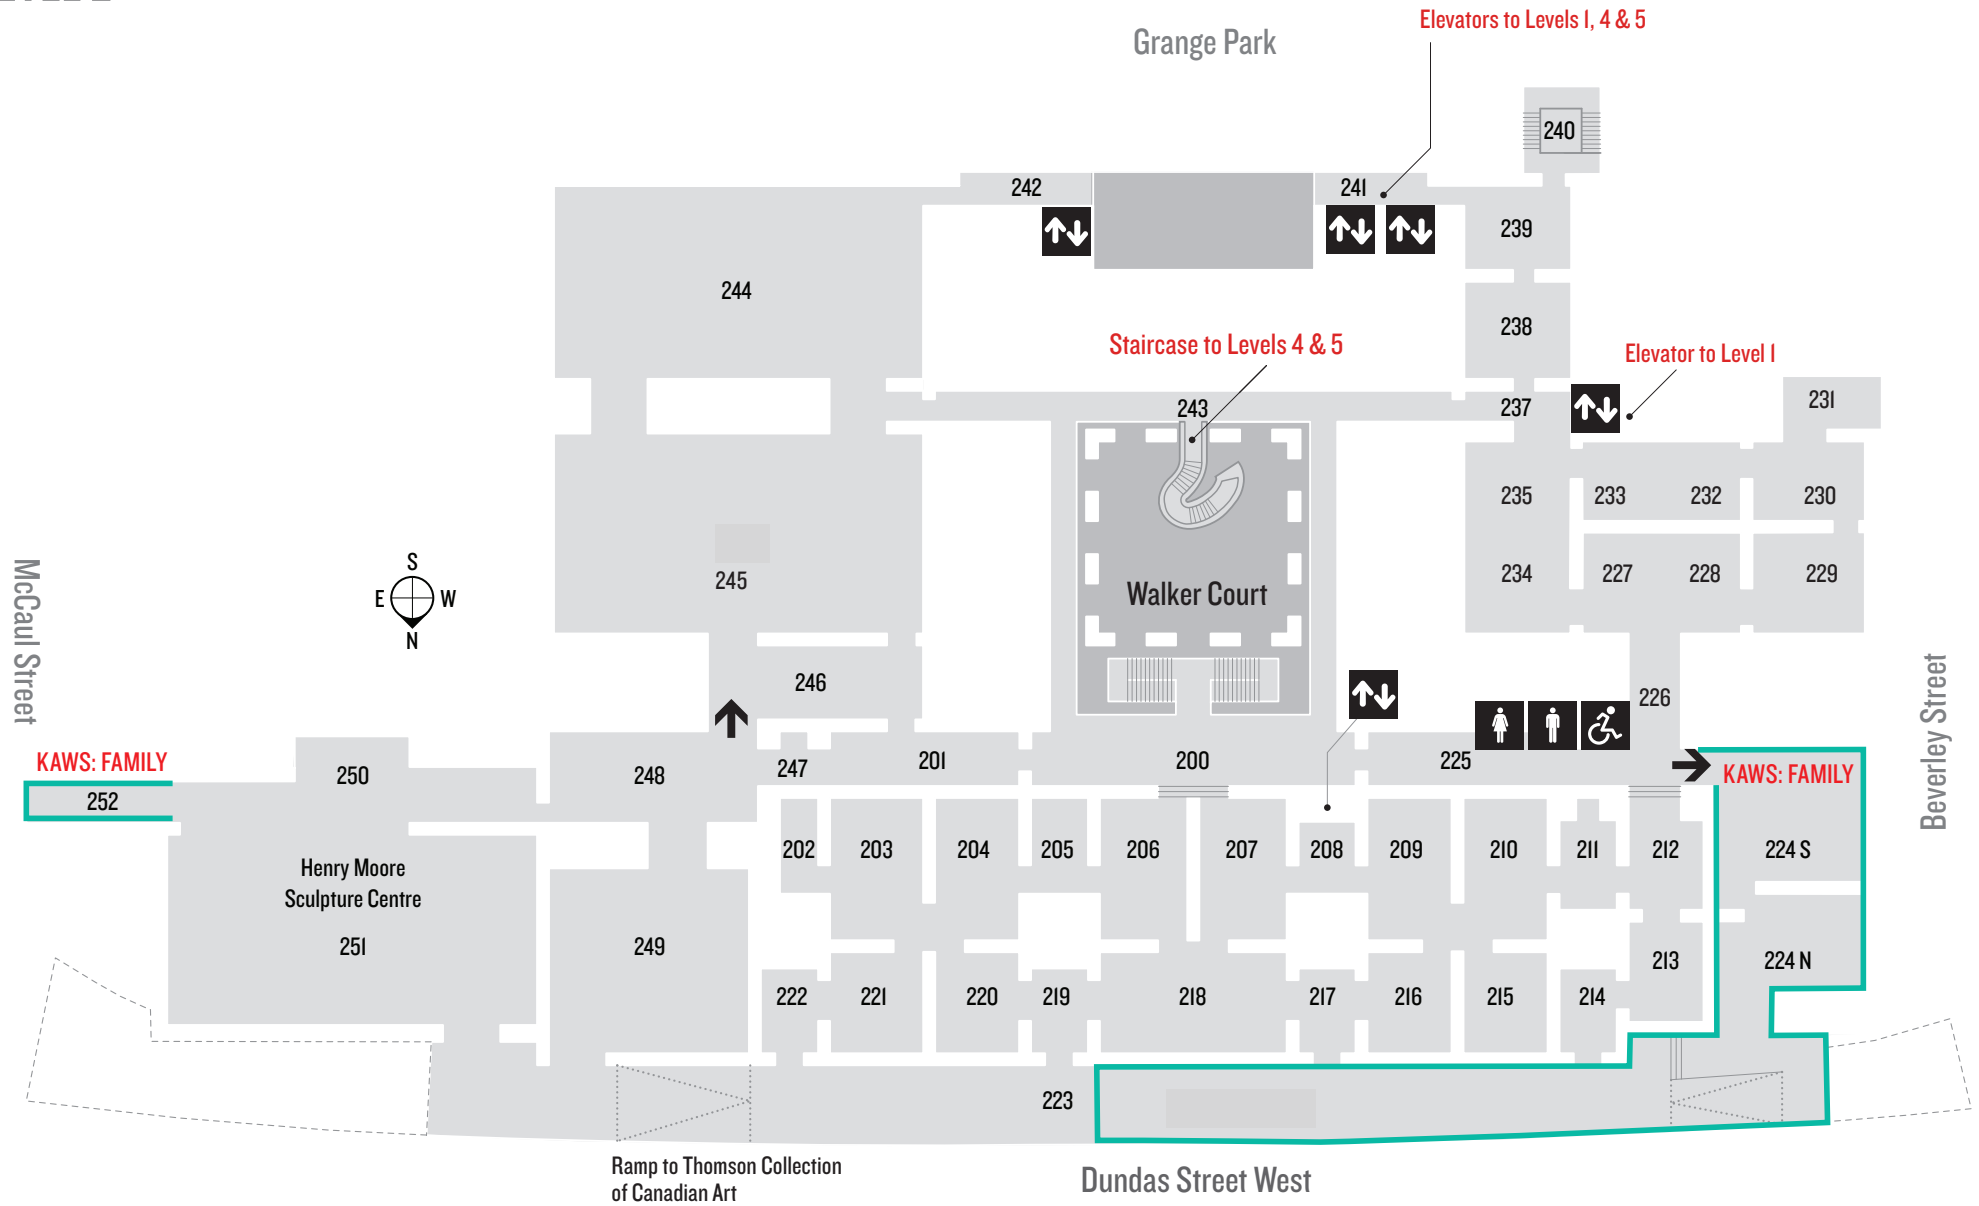

LEVEL 1

LEGEND

-  AGO Bistro
-  Espresso Bar
-  Norma Ridley Members' Lounge (Members Only)
-  ShopAGO
-  Water
-  Breastfeeding
-  Everyone: Single Occupant
-  Everyone: Multiple Occupants
-  Men
-  Women
-  Wheelchair Accessible

205 All galleries have numbers in the doorway that correspond with this map.

LEVEL 2

LEVEL 4

KEITH HARING: ART IS FOR EVERYBODY

Closes March 17, 2024

LEVEL 5

LIFE BETWEEN ISLANDS: CARIBBEAN-BRITISH ART, 1950s-NOW