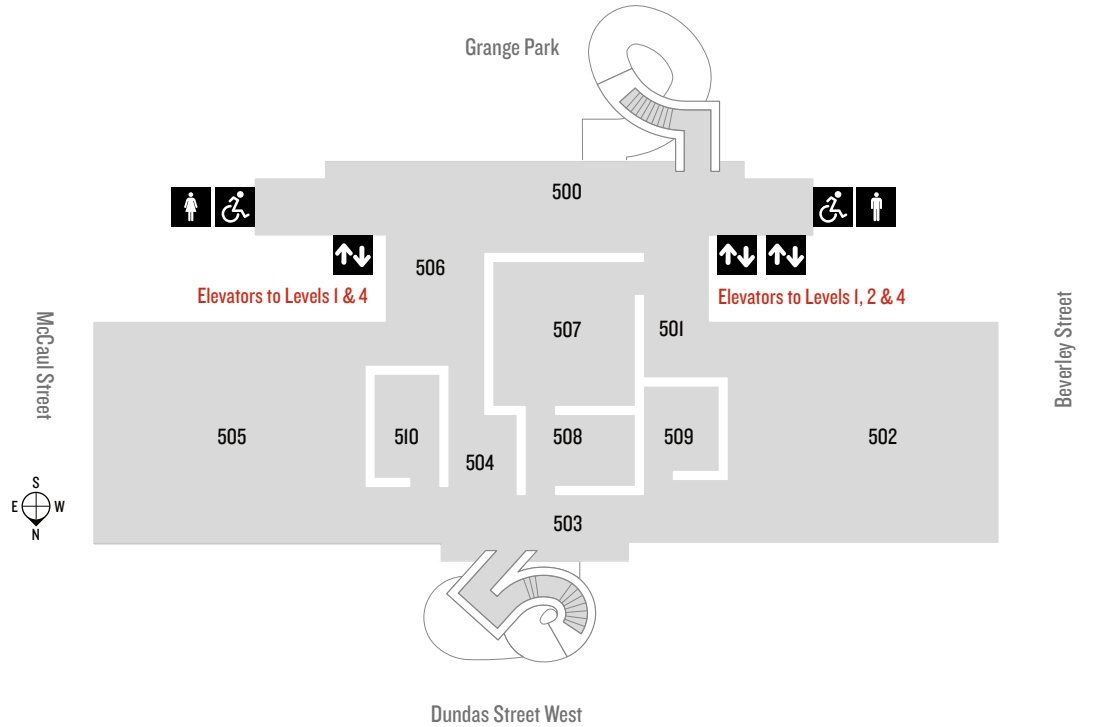

## LEGEND

-  Bistro
-  Espresso Bar
-  Norma Ridley Members' Lounge (Members Only)
-  Shop
-  Water
-  Breastfeeding
-  Everyone: Single Occupant
-  Everyone: Multiple Occupants
-  Men
-  Women
-  Wheelchair Accessible

# LEVEL 2

# LEVEL 4

MOMENTS IN MODERNISM

# LEVEL 5

THE CULTURE: HIP HOP AND CONTEMPORARY ART IN THE 21ST CENTURY  
Opens Dec 4