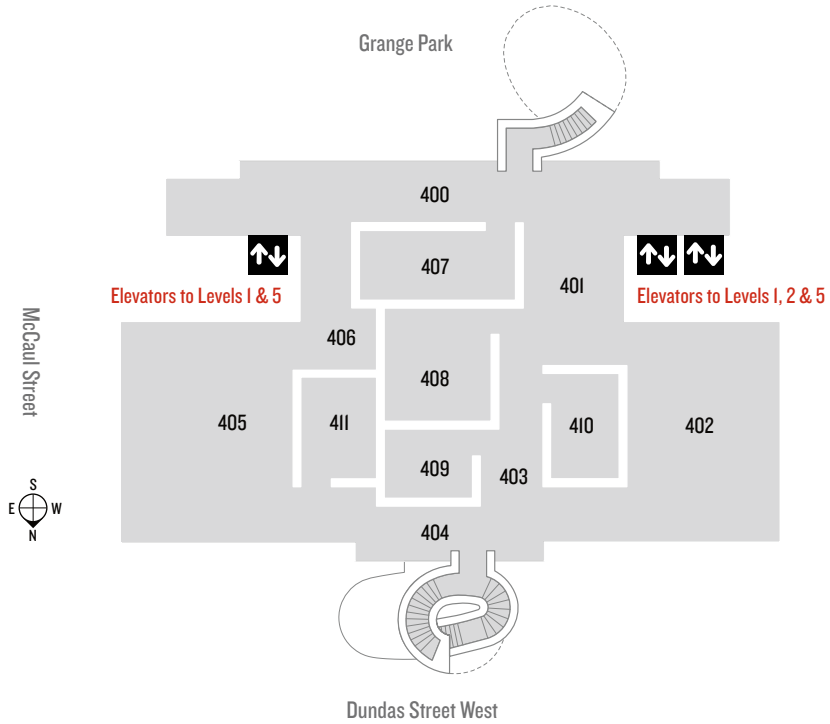

## LEGEND

-  Bistro
-  Espresso Bar
-  Norma Ridley Members' Lounge (Members Only)
-  Shop
-  Water
-  Breastfeeding
-  Everyone: Single Occupant
-  Everyone: Multiple Occupants
-  Men
-  Women
-  Wheelchair Accessible

# LEVEL 2

# LEVEL 5

THE CULTURE: HIP HOP AND CONTEMPORARY ART IN THE 21ST CENTURY  
Opens Dec 4

# CONCOURSE (Lower Level)