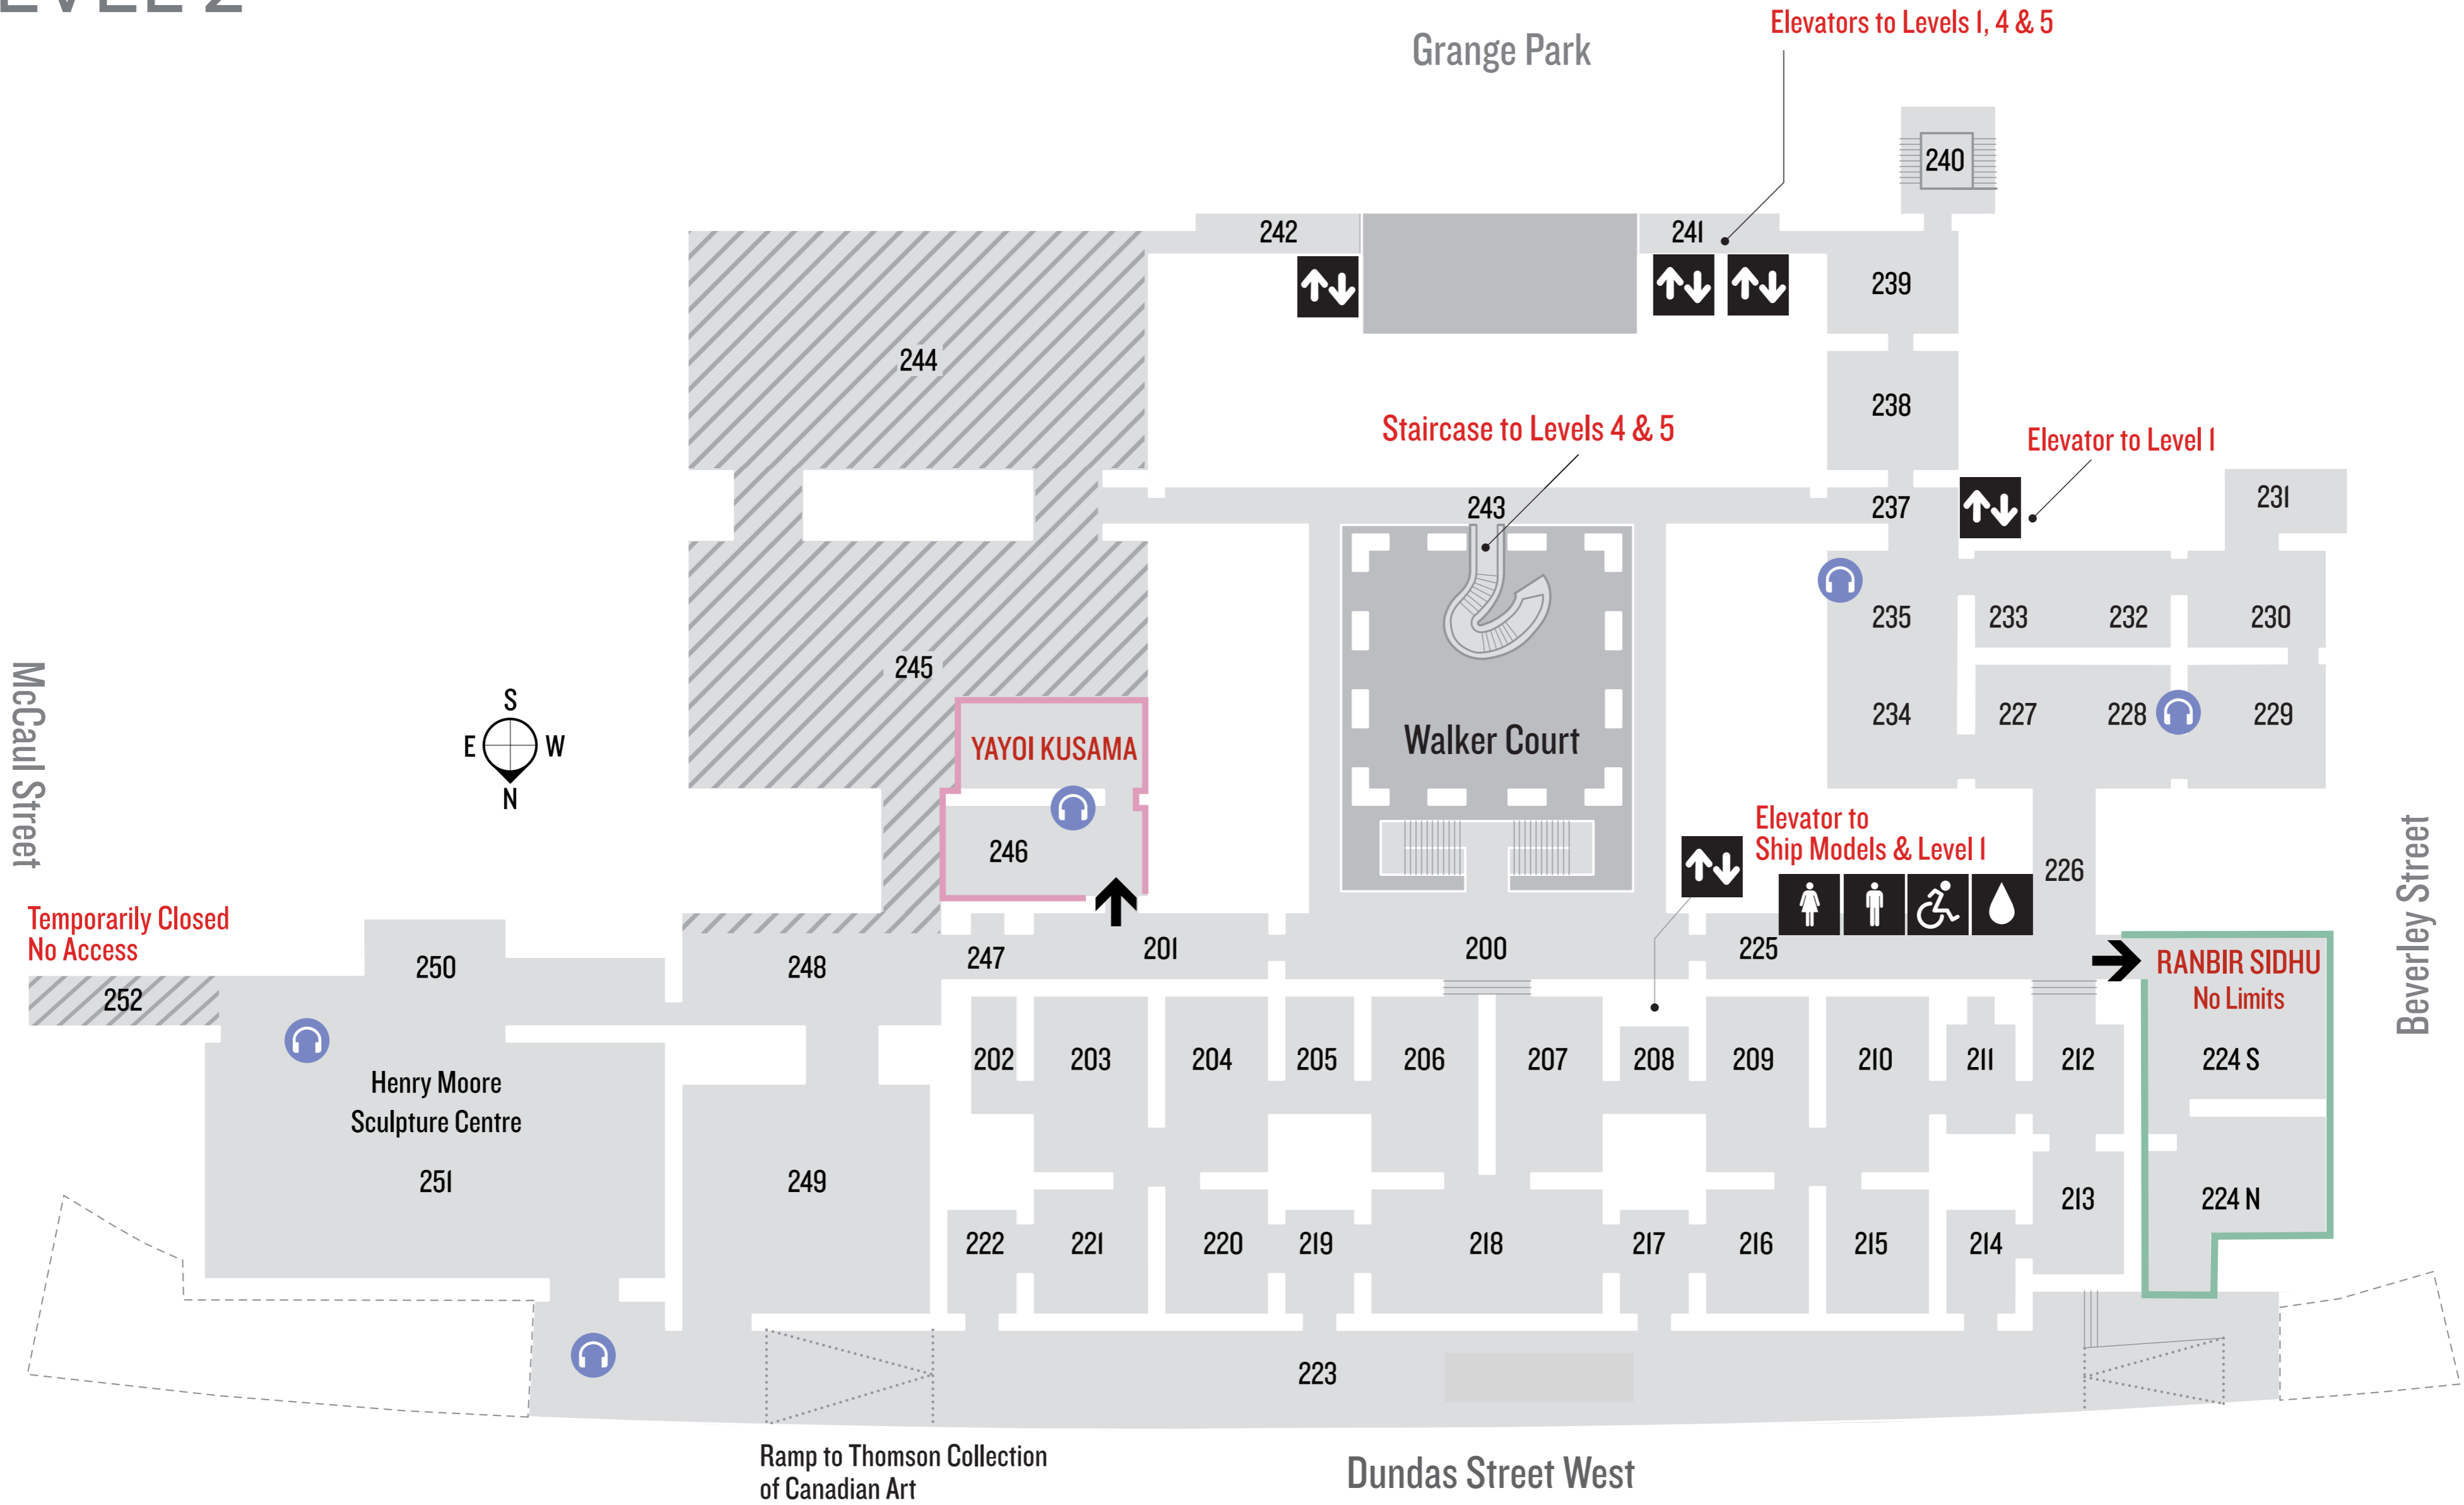

# LEVEL 1

## LEGEND

-  Audio Tour Stops
-  Bistro
-  Espresso Bar
-  Norma Ridley Members' Lounge (Members Only)
-  Shop
-  Water
-  Breastfeeding
-  Everyone: Single Occupant
-  Everyone: Multiple Occupants
-  Men
-  Women
-  Wheelchair Accessible

# LEVEL 2

# CONCOURSE (Lower Level)