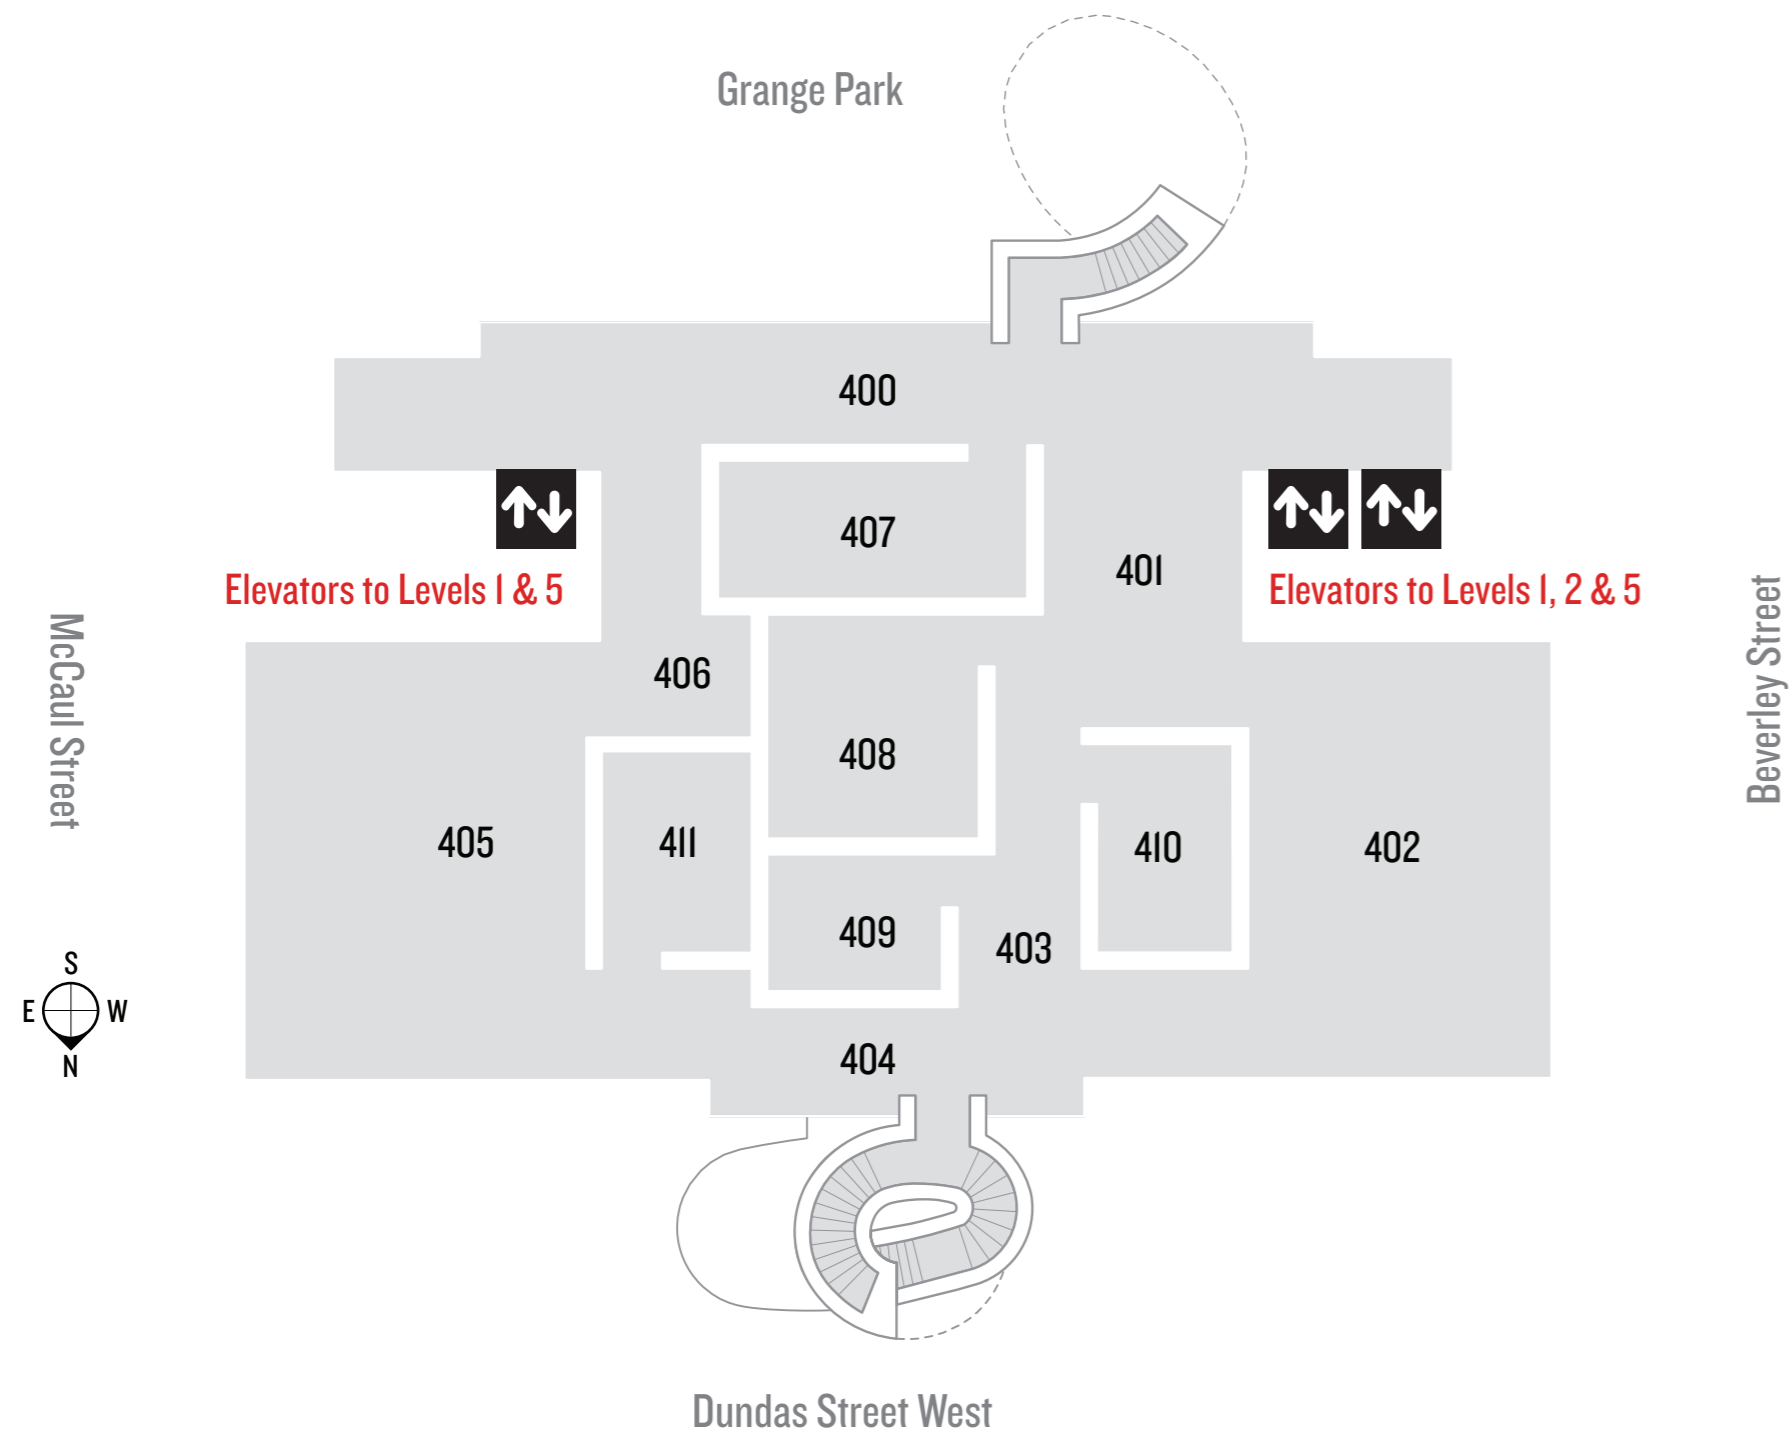

LEVEL 1

LEGEND

-  Audio Tour Stops
-  Espresso Bar
-  The Grange House
-  Norma Ridley Members' Lounge
-  Pop-up Shops
-  Water
-  Breastfeeding
-  Everyone: Single Occupant
-  Everyone: Multiple Occupants
-  Men
-  Women
-  Wheelchair Accessible
-  Seating

LEVEL 2

LEVEL 4

**THE IMPRESSIONIST REVOLUTION:
MONET TO MATISSE FROM THE DALLAS
MUSEUM OF ART**
Opens Jun 24

LEVEL 5

**SUNDAY BEST: THE POWER
& THE GLORY OF BLACK STYLE**
Opens Oct 10

CONCOURSE (Lower Level)