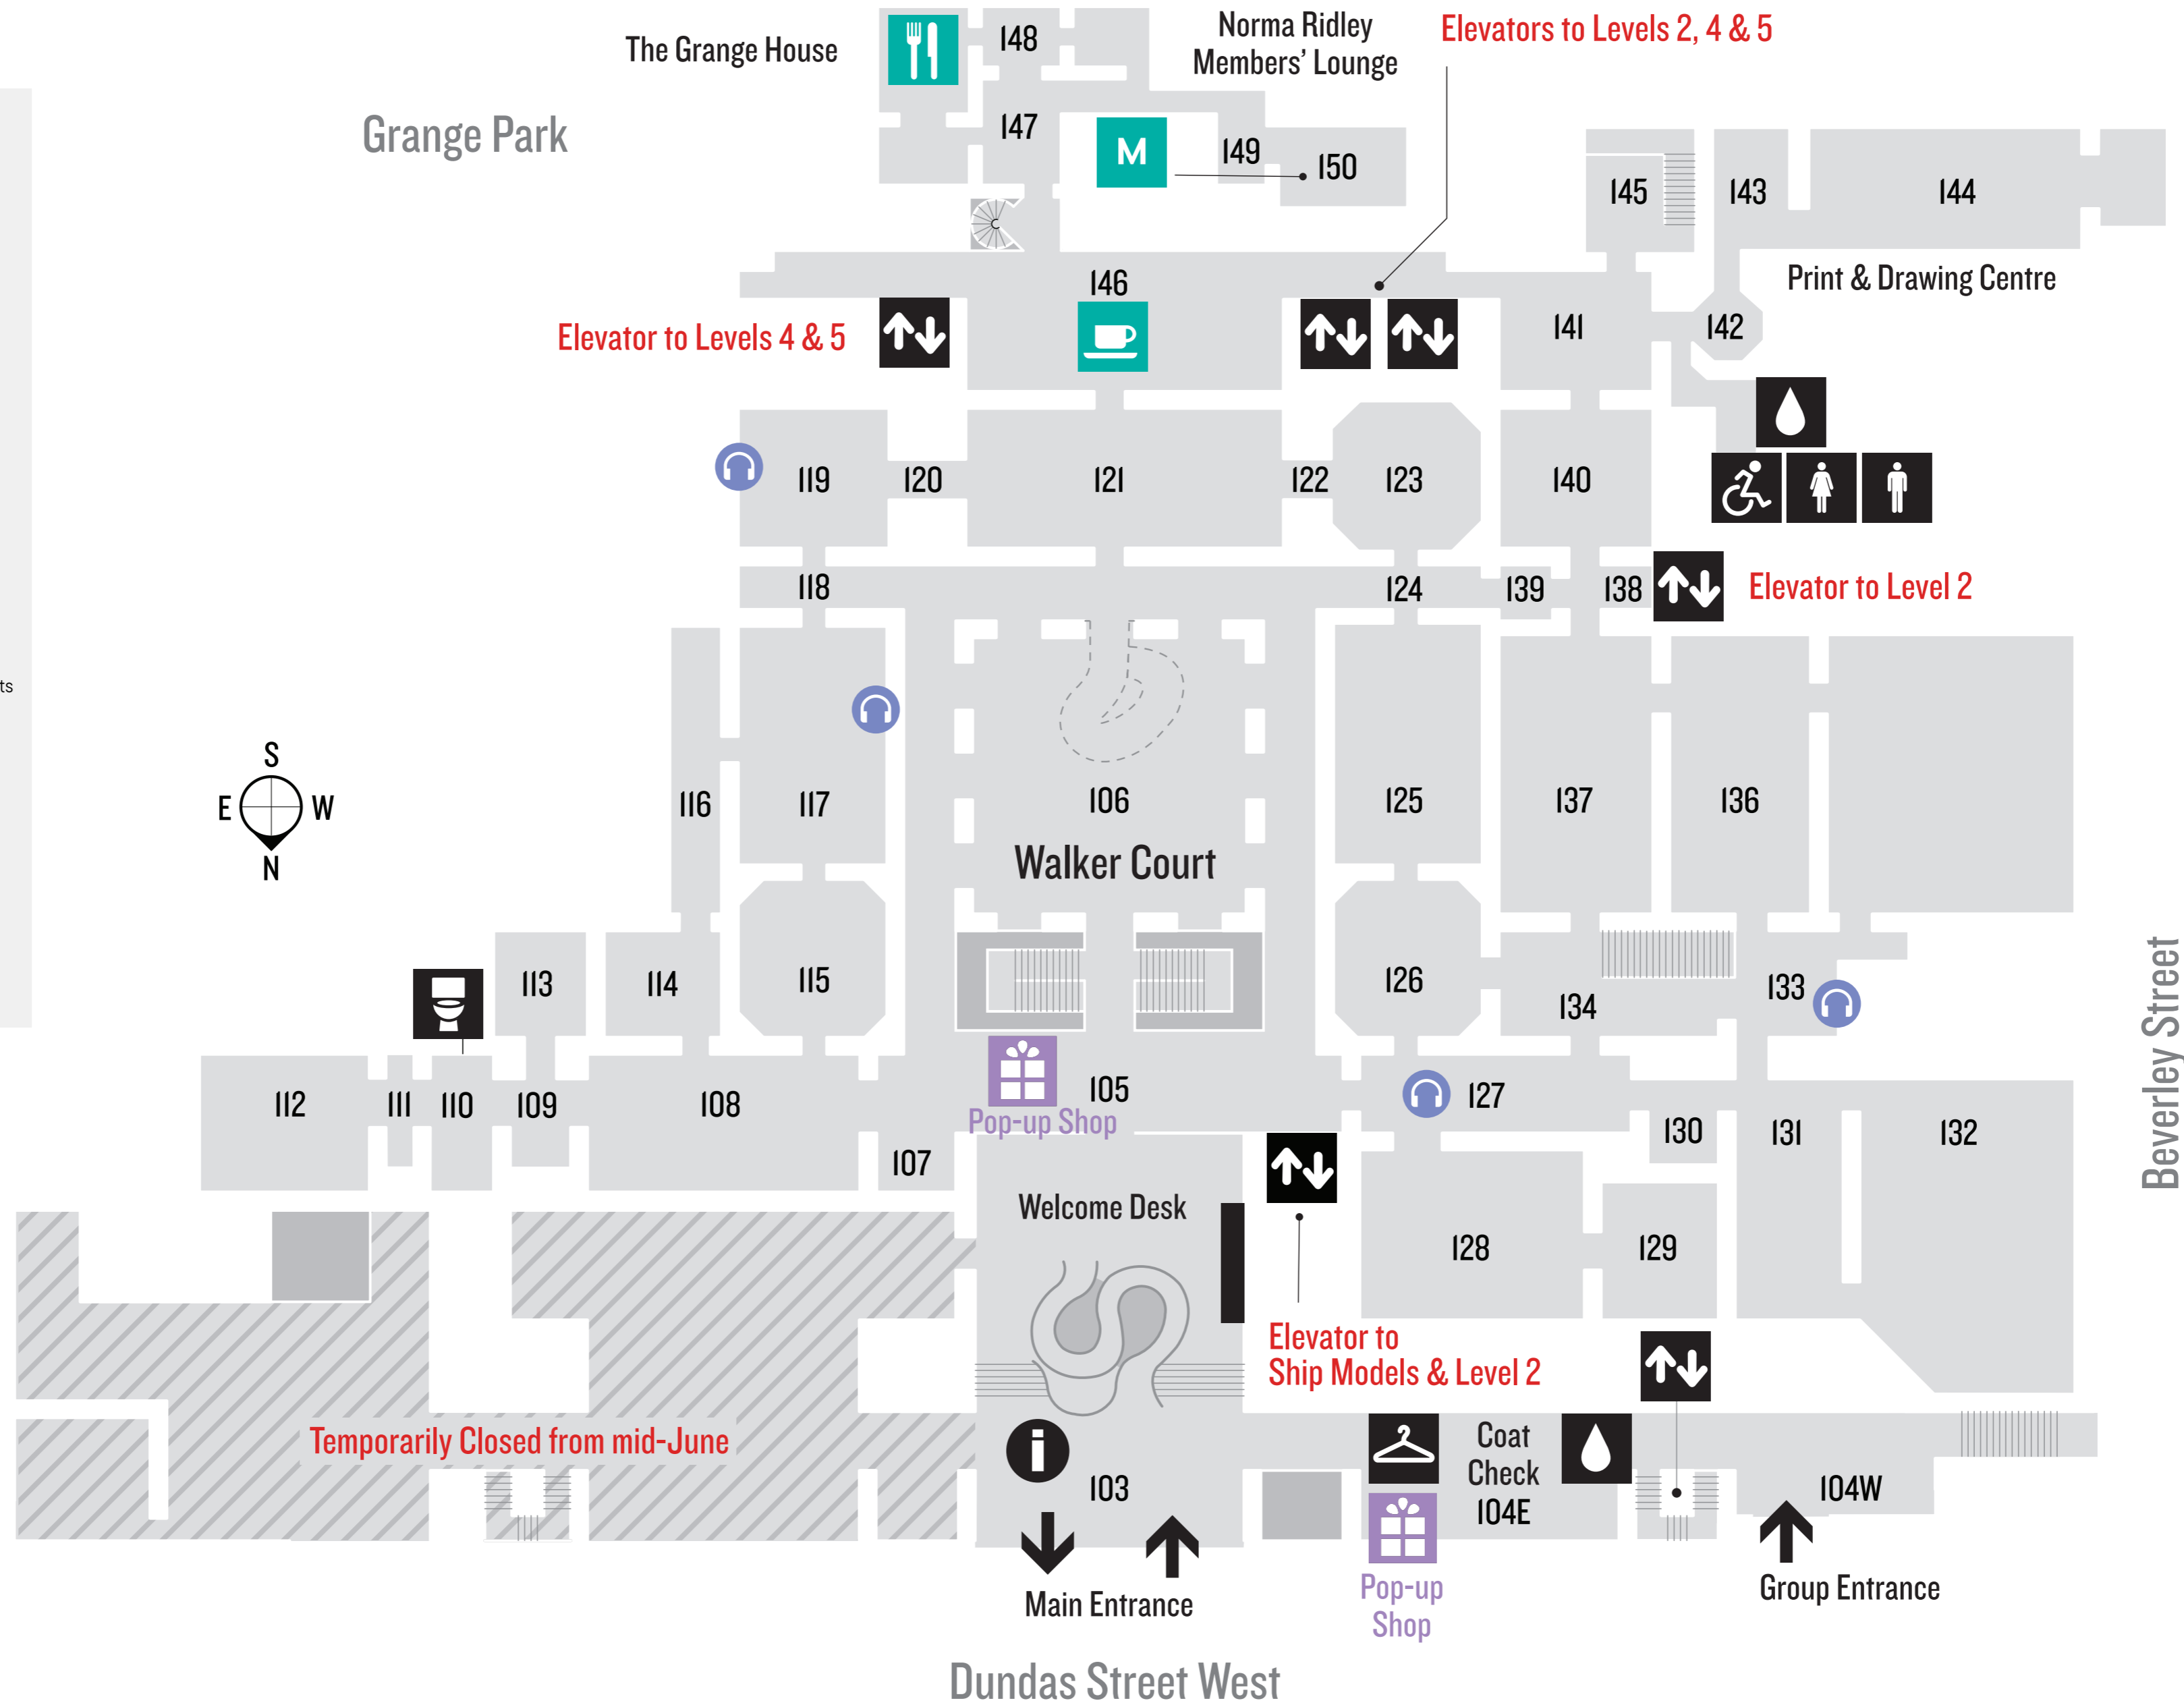

LEVEL 1

LEGEND

-  Audio Tour Stops
-  Espresso Bar
-  The Grange House
-  Norma Ridley Members' Lounge
-  Pop-up Shops
-  Water
-  Breastfeeding
-  Everyone: Single Occupant
-  Everyone: Multiple Occupants
-  Men
-  Women
-  Wheelchair Accessible
-  Seating

LEVEL 2

LEVEL 4

**THE IMPRESSIONIST REVOLUTION:
MONET TO MATISSE FROM THE DALLAS
MUSEUM OF ART**
Opens Jun 24

LEVEL 5

**SUNDAY BEST: THE POWER
& THE GLORY OF BLACK STYLE**
Opens Oct 10

CONCOURSE (Lower Level)