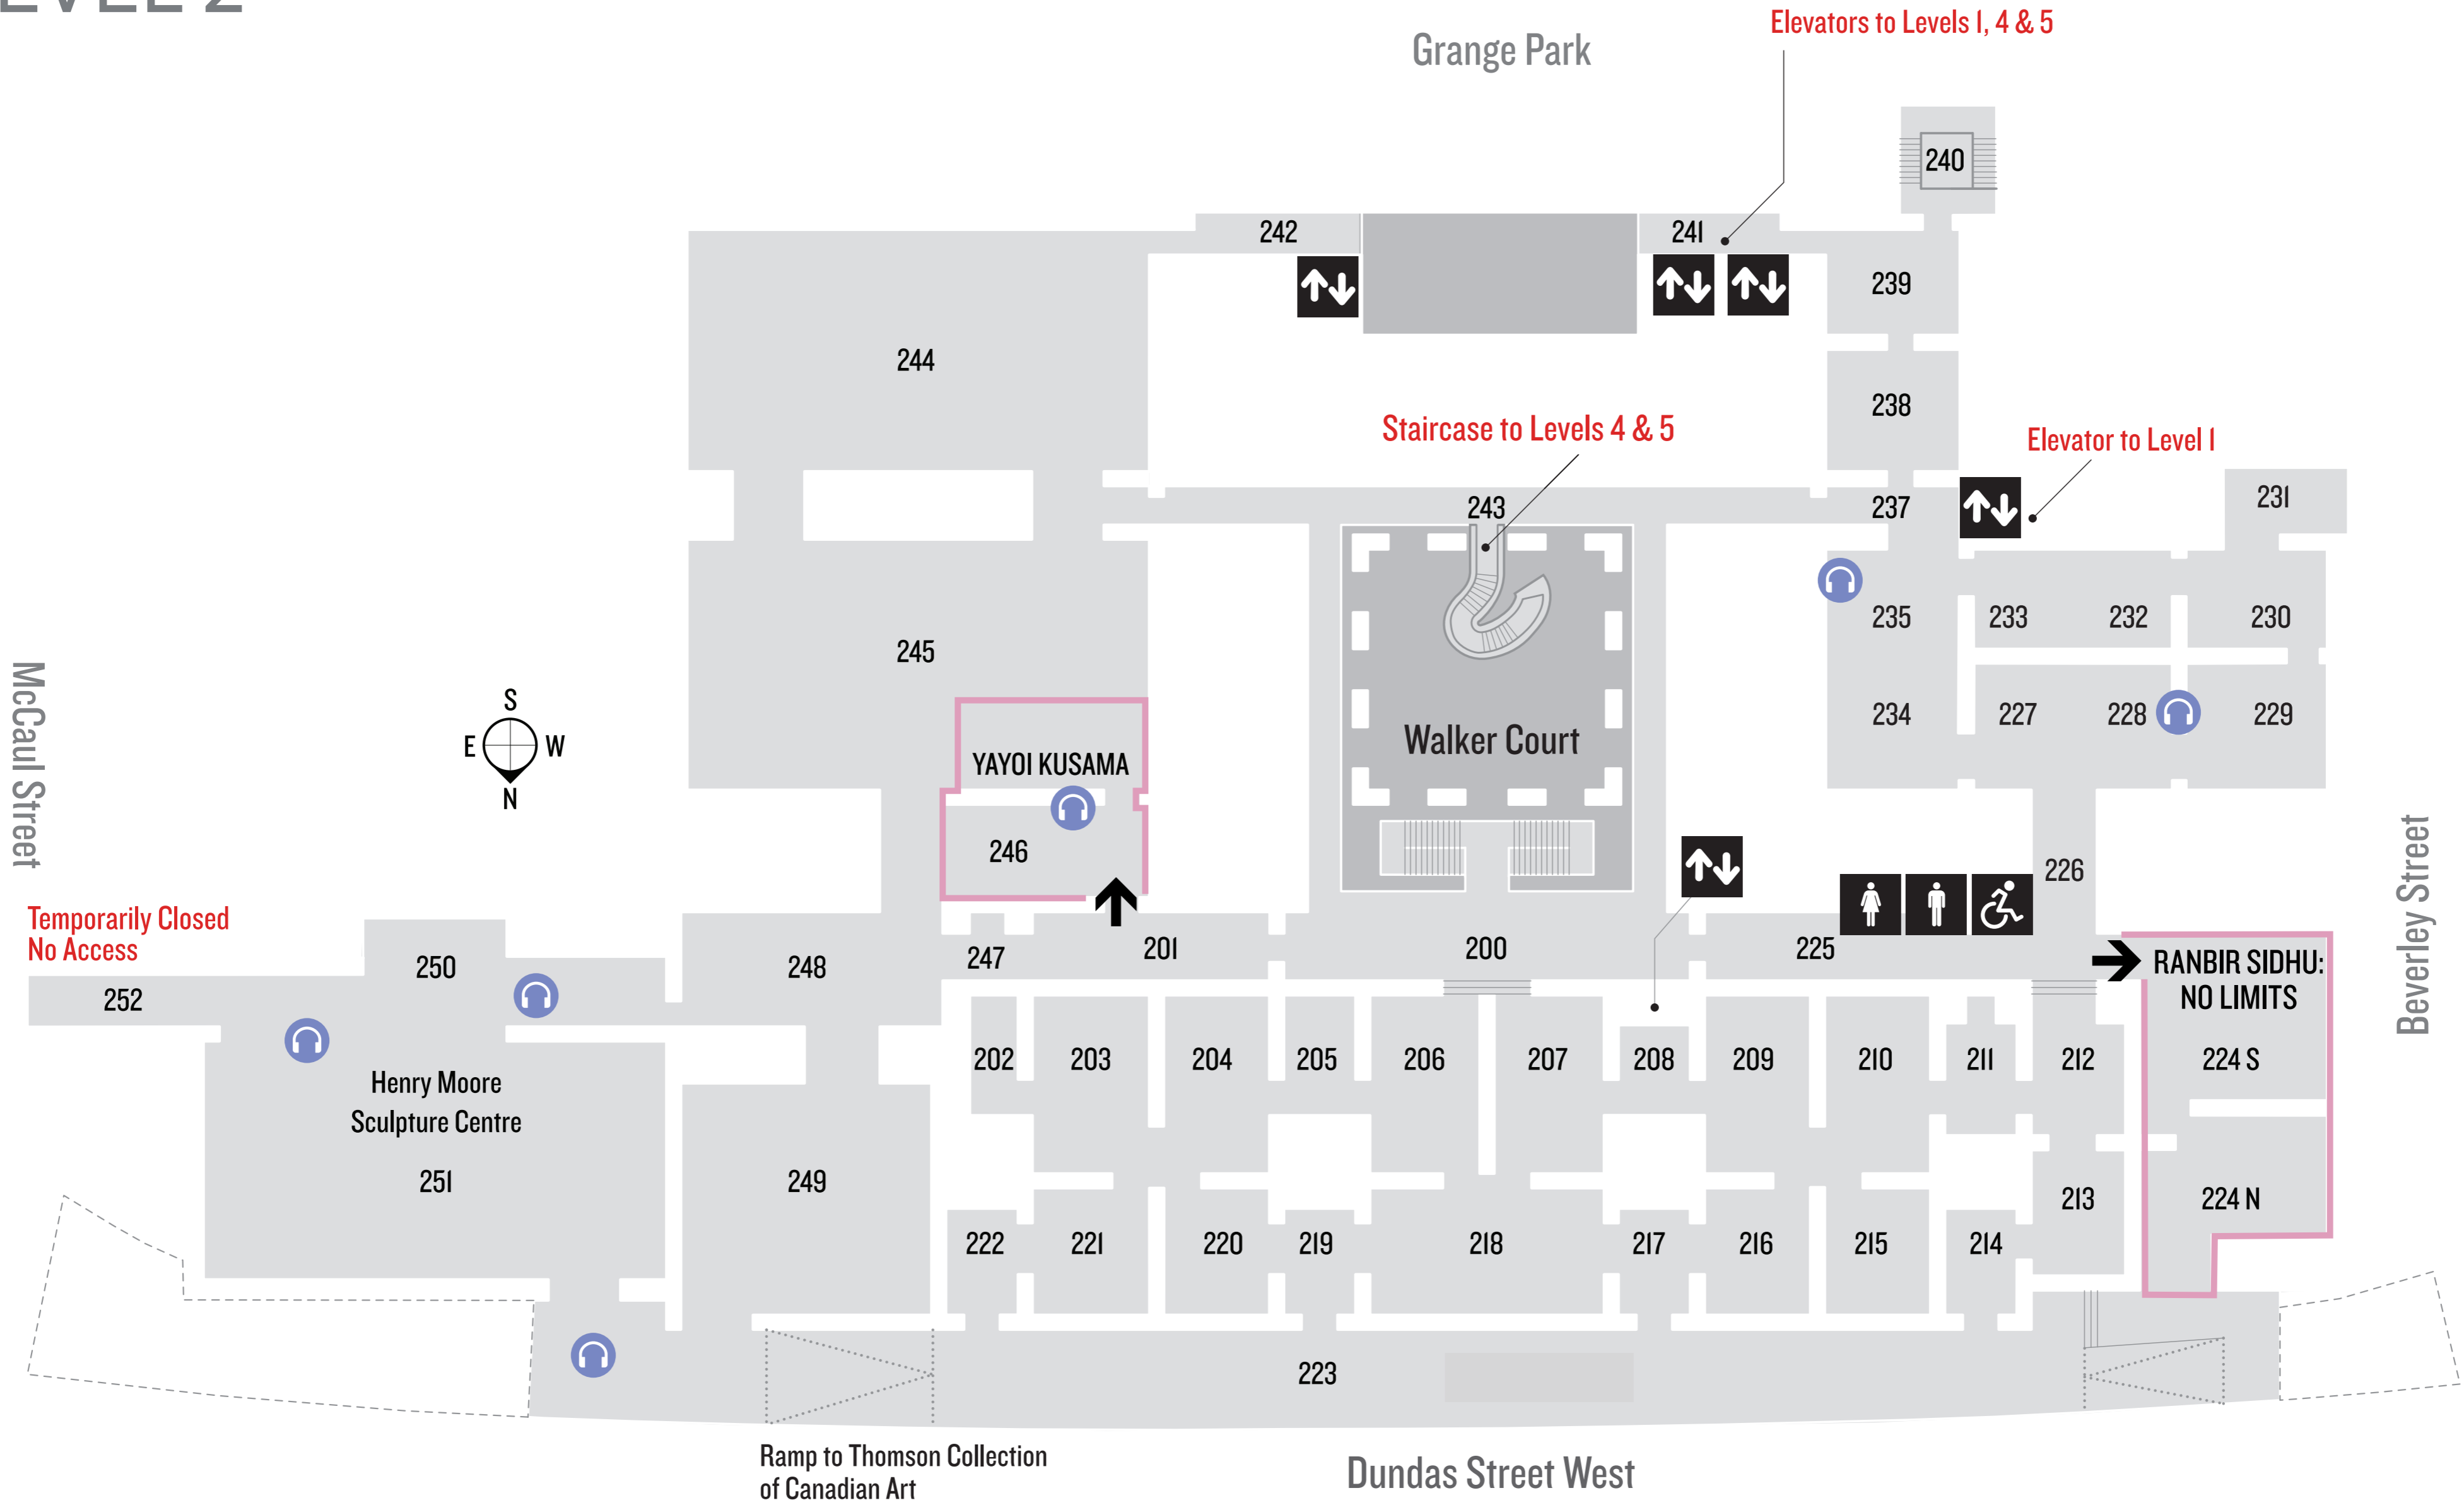

LEVEL 1

LEGEND

-  Audio Tour Stops
-  Espresso Bar
-  The Grange House
-  Norma Ridley Members' Lounge
-  Pop-up Shops
-  Water
-  Breastfeeding
-  Everyone: Single Occupant
-  Everyone: Multiple Occupants
-  Men
-  Women
-  Wheelchair Accessible
-  Seating

LEVEL 2

LEVEL 4

**THE IMPRESSIONIST REVOLUTION:
MONET TO MATISSE FROM THE DALLAS
MUSEUM OF ART**
Opens Jun 24

LEVEL 5

**SUNDAY BEST: THE POWER
& THE GLORY OF BLACK STYLE**
Opens Oct 10

CONCOURSE (Lower Level)