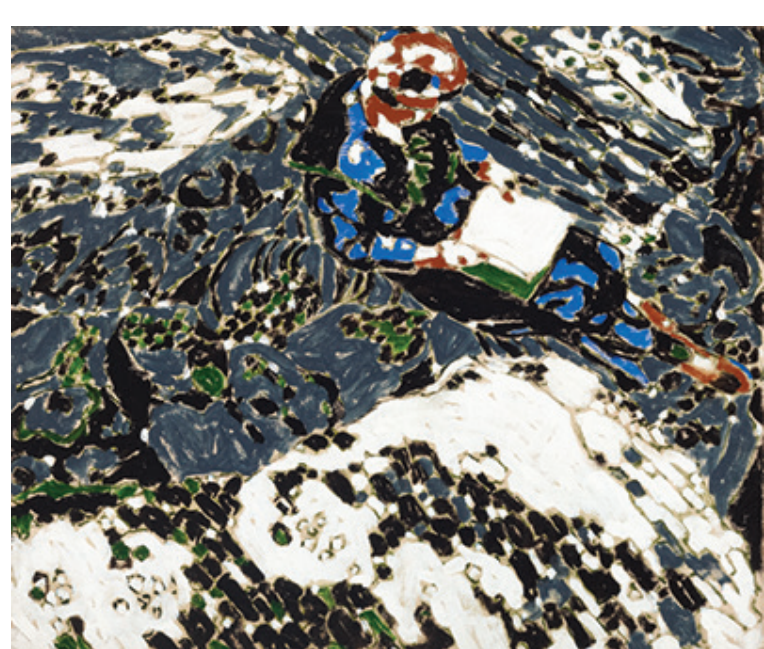

THE THOMSON COLLECTION

DAVID MILNE
1882–1953

DAVID MILNE

born near Burgoyne, Ontario, Canada, 1882
died Bancroft, Ontario, Canada, 1953

Pink Billboard

circa 1912
oil on canvas
104219

Maine Monument

circa 1913
oil on canvas
104199

Light in a Dark Room

1915
oil on canvas
104200

Black Cores

31 July 1915
watercolour on paper
70265

Bottom of the Woods

1916
oil on canvas
104201

Rocks and Figure

circa August 1916
oil on canvas
104202

The Yellow Rocker

1920

watercolour over graphite on paper

2003/19

From the Painting House in Summer

10 August 1920

watercolour on paper

104148

Black Hills, Lake Placid

circa 1928

oil on canvas

2003/21

Whiteface

January 1925

oil on canvas

104230