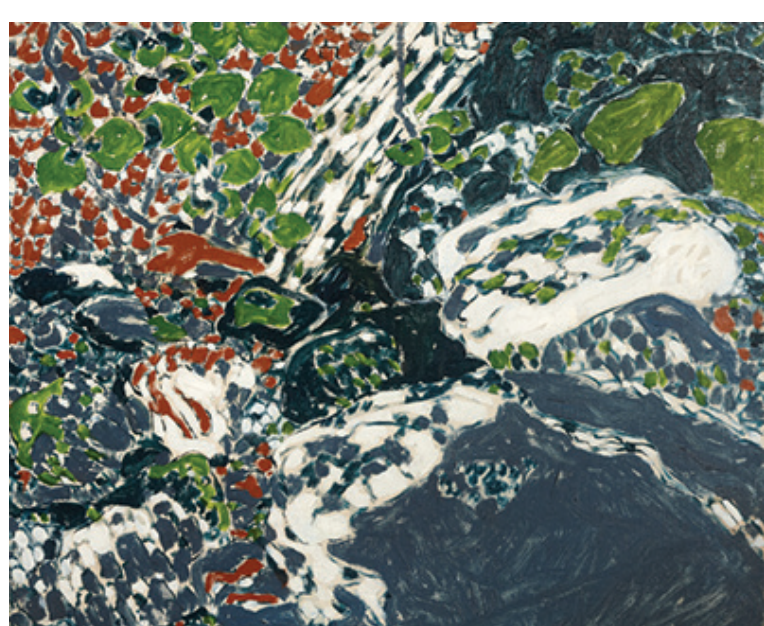

THE THOMSON COLLECTION

DAVID MILNE
1882–1953

DAVID MILNE

born near Burgoyne, Ontario, Canada, 1882
died Bancroft, Ontario, Canada, 1953

Pink Billboard

circa 1912
oil on canvas
104219

Maine Monument

circa 1913
oil on canvas
104199

Light in a Dark Room

1915
oil on canvas
104200

Black Cores

31 July 1915
watercolour on paper
70265

Bottom of the Woods

1916
oil on canvas
104201

Rocks and Figure

circa August 1916
oil on canvas
104202

The Yellow Rocker

1920

watercolour over graphite on paper

2003/19

From the Painting House in Summer

10 August 1920

watercolour on paper

104148

Black Hills, Lake Placid

circa 1928

oil on canvas

2003/21

Whiteface

January 1925

oil on canvas

104230