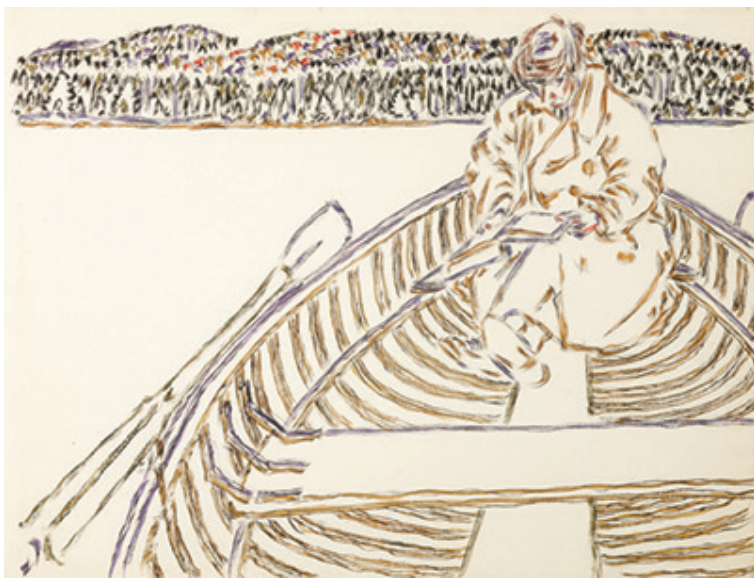

The Yellow Rocker

1920

watercolour over graphite on paper

2003/19

From the Painting House in Summer

10 August 1920

watercolour on paper

104148

Outlet of the Pond, Morning (Outlet of the Pond III)

January 1928

oil on canvas

104192

Figure in a Guide Boat

circa 1923

watercolour on paper

104171

Dart's Camp From the Hill

August 1921

oil on canvas

104228

Black Waterfall

1921

oil on canvas mounted on hardboard

2003/20