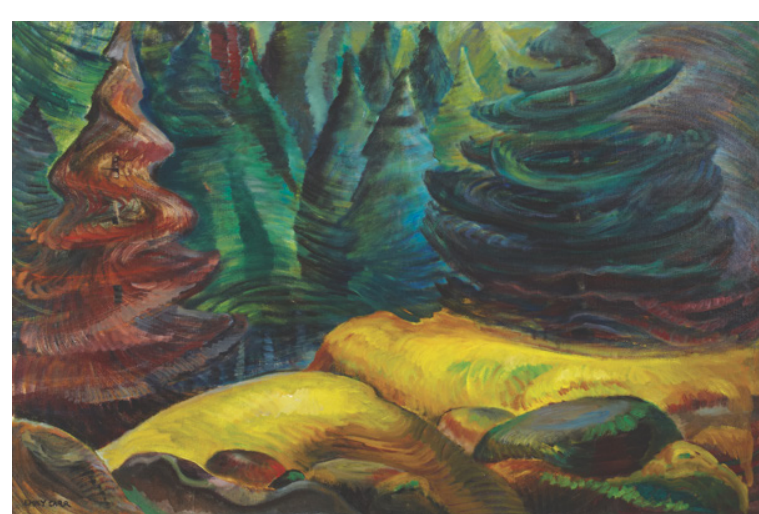

THE THOMSON COLLECTION

EMILY CARR (1871–1945)
CHARLES EDENSHAW (1839–1920)

EMILY CARR

born and died Victoria, British Columbia, Canada, 1871–1945

Thunderbird

1931

oil on canvas

2023/200

Yellow Moss

circa 1932–1934

oil on canvas

2023/198

In a Circle

1931

oil on canvas

2023/199

Gitwangak

1912

huile sur toile

2023/197

CHARLES EDENSHAW TAHAYGHEN

born Skidegate, Haida Gwaii, Northwest Coast, 1839
died Masset, Haida Gwaii, Northwest Coast, 1924

Spoon

circa 1880–1910

circa 1880–1910

wood, ivory, abalone shell, silver

103814