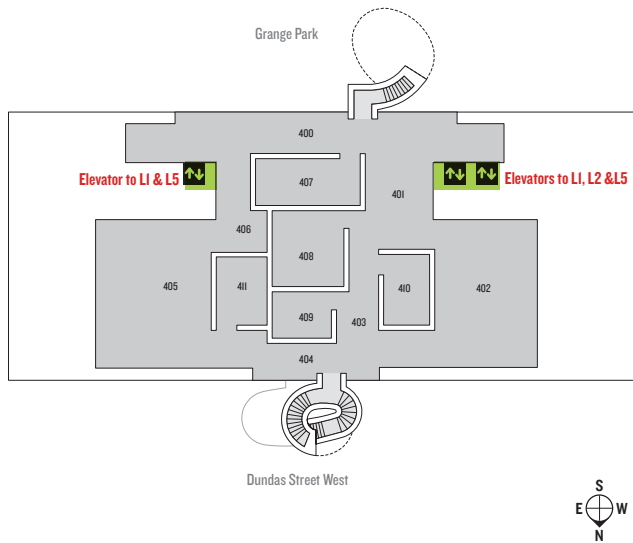

SENSORY MAP OF THE ART GALLERY OF ONTARIO

Where to find...

-  washrooms
-  quiet spaces
-  eating areas
-  elevators
-  seating

Welcome to the Art Gallery of Ontario

You can use this Sensory Map to identify sensory-friendly spaces in the Gallery. It's a guide for finding spaces that may be quieter and less crowded.

This Sensory Map will help you find areas where there is usually seating and where you can take a break during your visit.

Colour Codes

Washrooms

Quiet Zones

Eating Areas

Elevators

Seating

Legend

Breastfeeding Area

Level I

- Washrooms
- Quiet Zones
- Eating Areas
- Elevators
- Seating

Level 2

- Washrooms
- Quiet Zones
- Eating Areas
- Elevators
- Seating

Level 4 & 5

- Washrooms
- Quiet Zones
- Eating Areas
- Elevators
- Seating

Lower Level | Concourse

- Washrooms
- Quiet Zones
- Eating Areas
- Elevators
- Seating