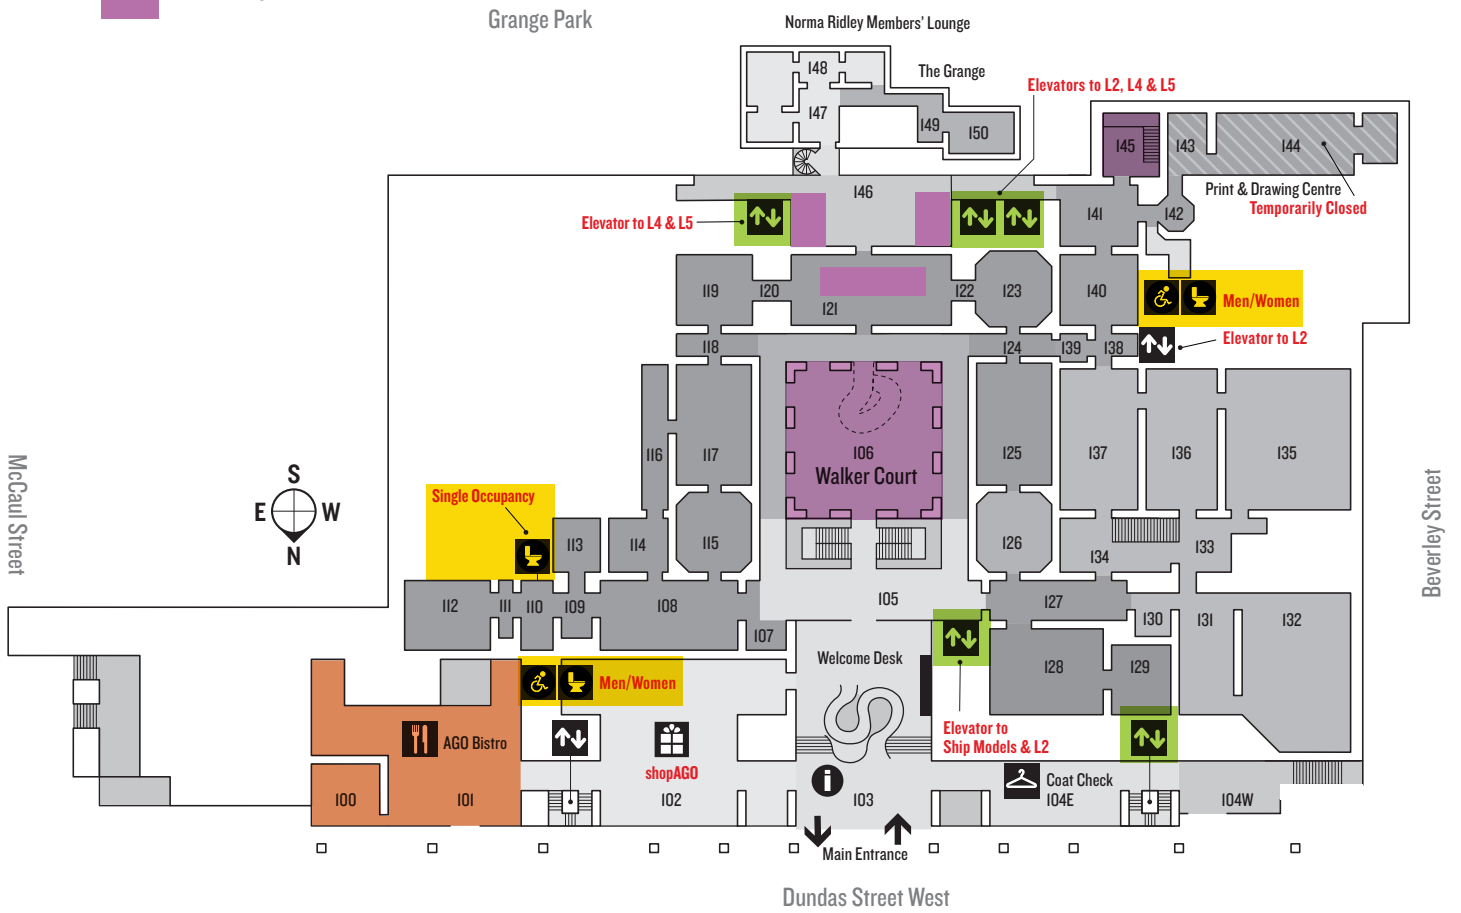

This Sensory Map will help you find areas where there is usually seating and where you can take a break during your visit.

Colour Codes

Washrooms

Quiet Zones

Eating Areas

Elevators

Seating

Legend

Information

Wheelchair Access

Washrooms

Seating

Elevators

Eating Areas

Shop

Coat Check

Breastfeeding Area

Level I

- Washrooms
- Quiet Zones
- Eating Areas
- Elevators
- Seating

Level 2

- Washrooms
- Quiet Zones
- Eating Areas
- Elevators
- Seating

Level 4 & 5

- Washrooms
- Quiet Zones
- Eating Areas
- Elevators
- Seating

Lower Level | Concourse

- Washrooms
- Quiet Zones
- Eating Areas
- Elevators
- Seating