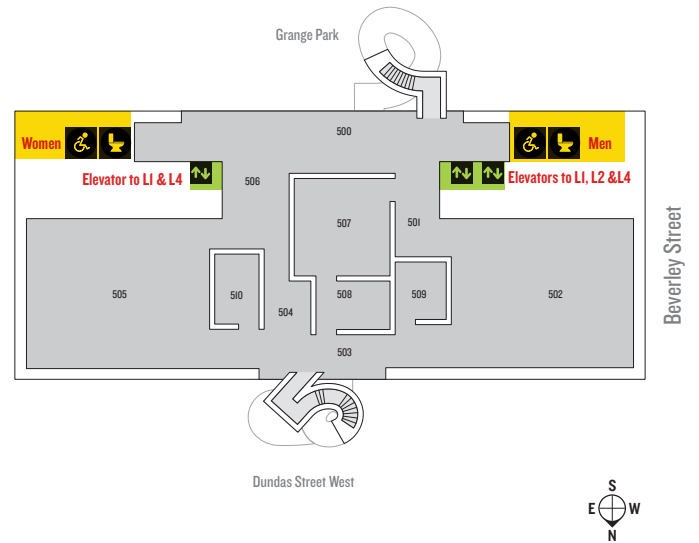

SENSORY MAP OF THE ART GALLERY OF ONTARIO

Where to find...

-  washrooms
-  quiet spaces
-  eating areas
-  elevators
-  seating

Welcome to the Art Gallery of Ontario

You can use this Sensory Map to identify sensory-friendly spaces in the Gallery. It's a guide for finding spaces that may be quieter and less crowded.

This Sensory Map will help you find areas where there is usually seating and where you can take a break during your visit.

Colour Codes

Washrooms

Quiet Zones

Eating Areas

Elevators

Seating

Legend

Breastfeeding Area

Level I

- Washrooms
- Quiet Zones
- Eating Areas
- Elevators
- Seating

Level 2

- Washrooms
- Quiet Zones
- Eating Areas
- Elevators
- Seating

Level 4 & 5

- Washrooms
- Quiet Zones
- Eating Areas
- Elevators
- Seating

Lower Level | Concourse

- Washrooms
- Quiet Zones
- Eating Areas
- Elevators
- Seating