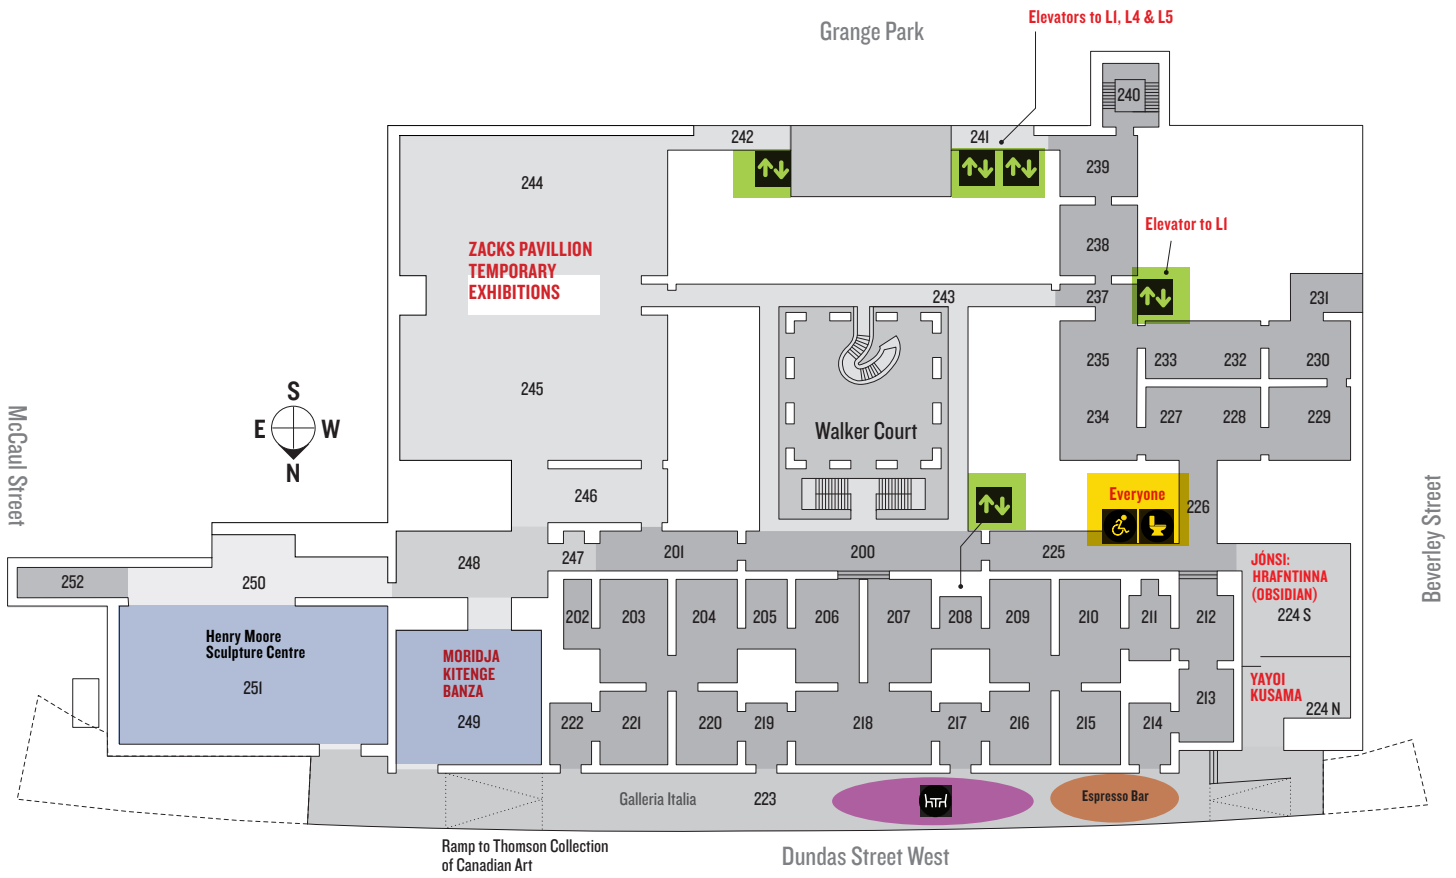

SENSORY MAP OF THE ART GALLERY OF ONTARIO

Where to find...

-  washrooms
-  quiet spaces
-  eating areas
-  elevators
-  seating

Welcome to the Art Gallery of Ontario

You can use this Sensory Map to identify sensory-friendly spaces in the Gallery. It's a guide for finding spaces that may be quieter and less crowded.

This Sensory Map will help you find areas where there is usually seating and where you can take a break during your visit.

Colour Codes

Washrooms

Quiet Zones

Eating Areas

Elevators

Seating

Legend

Breastfeeding Area

Level I

- Washrooms
- Quiet Zones
- Eating Areas
- Elevators
- Seating

Level 2

- Washrooms
- Quiet Zones
- Eating Areas
- Elevators
- Seating

Level 4 & 5

- Washrooms
- Quiet Zones
- Eating Areas
- Elevators
- Seating

Lower Level | Concourse

- Washrooms
- Quiet Zones
- Eating Areas
- Elevators
- Seating